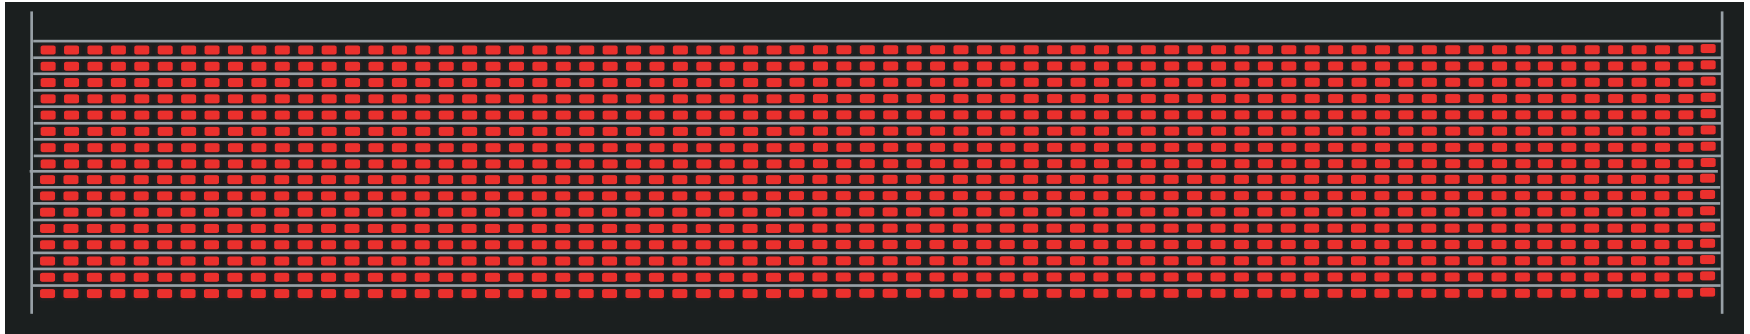

96.5 Inches; 245.1 Centimeters

Front

6.5 Inches; 16.5 Centimeters

24.8 Inches; 62.9 Centimeters

Side

NOTE: Side is drawn 50% larger scale than the front and back drawings

7.5 Inches; 19.1 Centimeters

96 Inches; 243.8 Centimeters

Back

23.8 Inches; 60.3 Centimeters